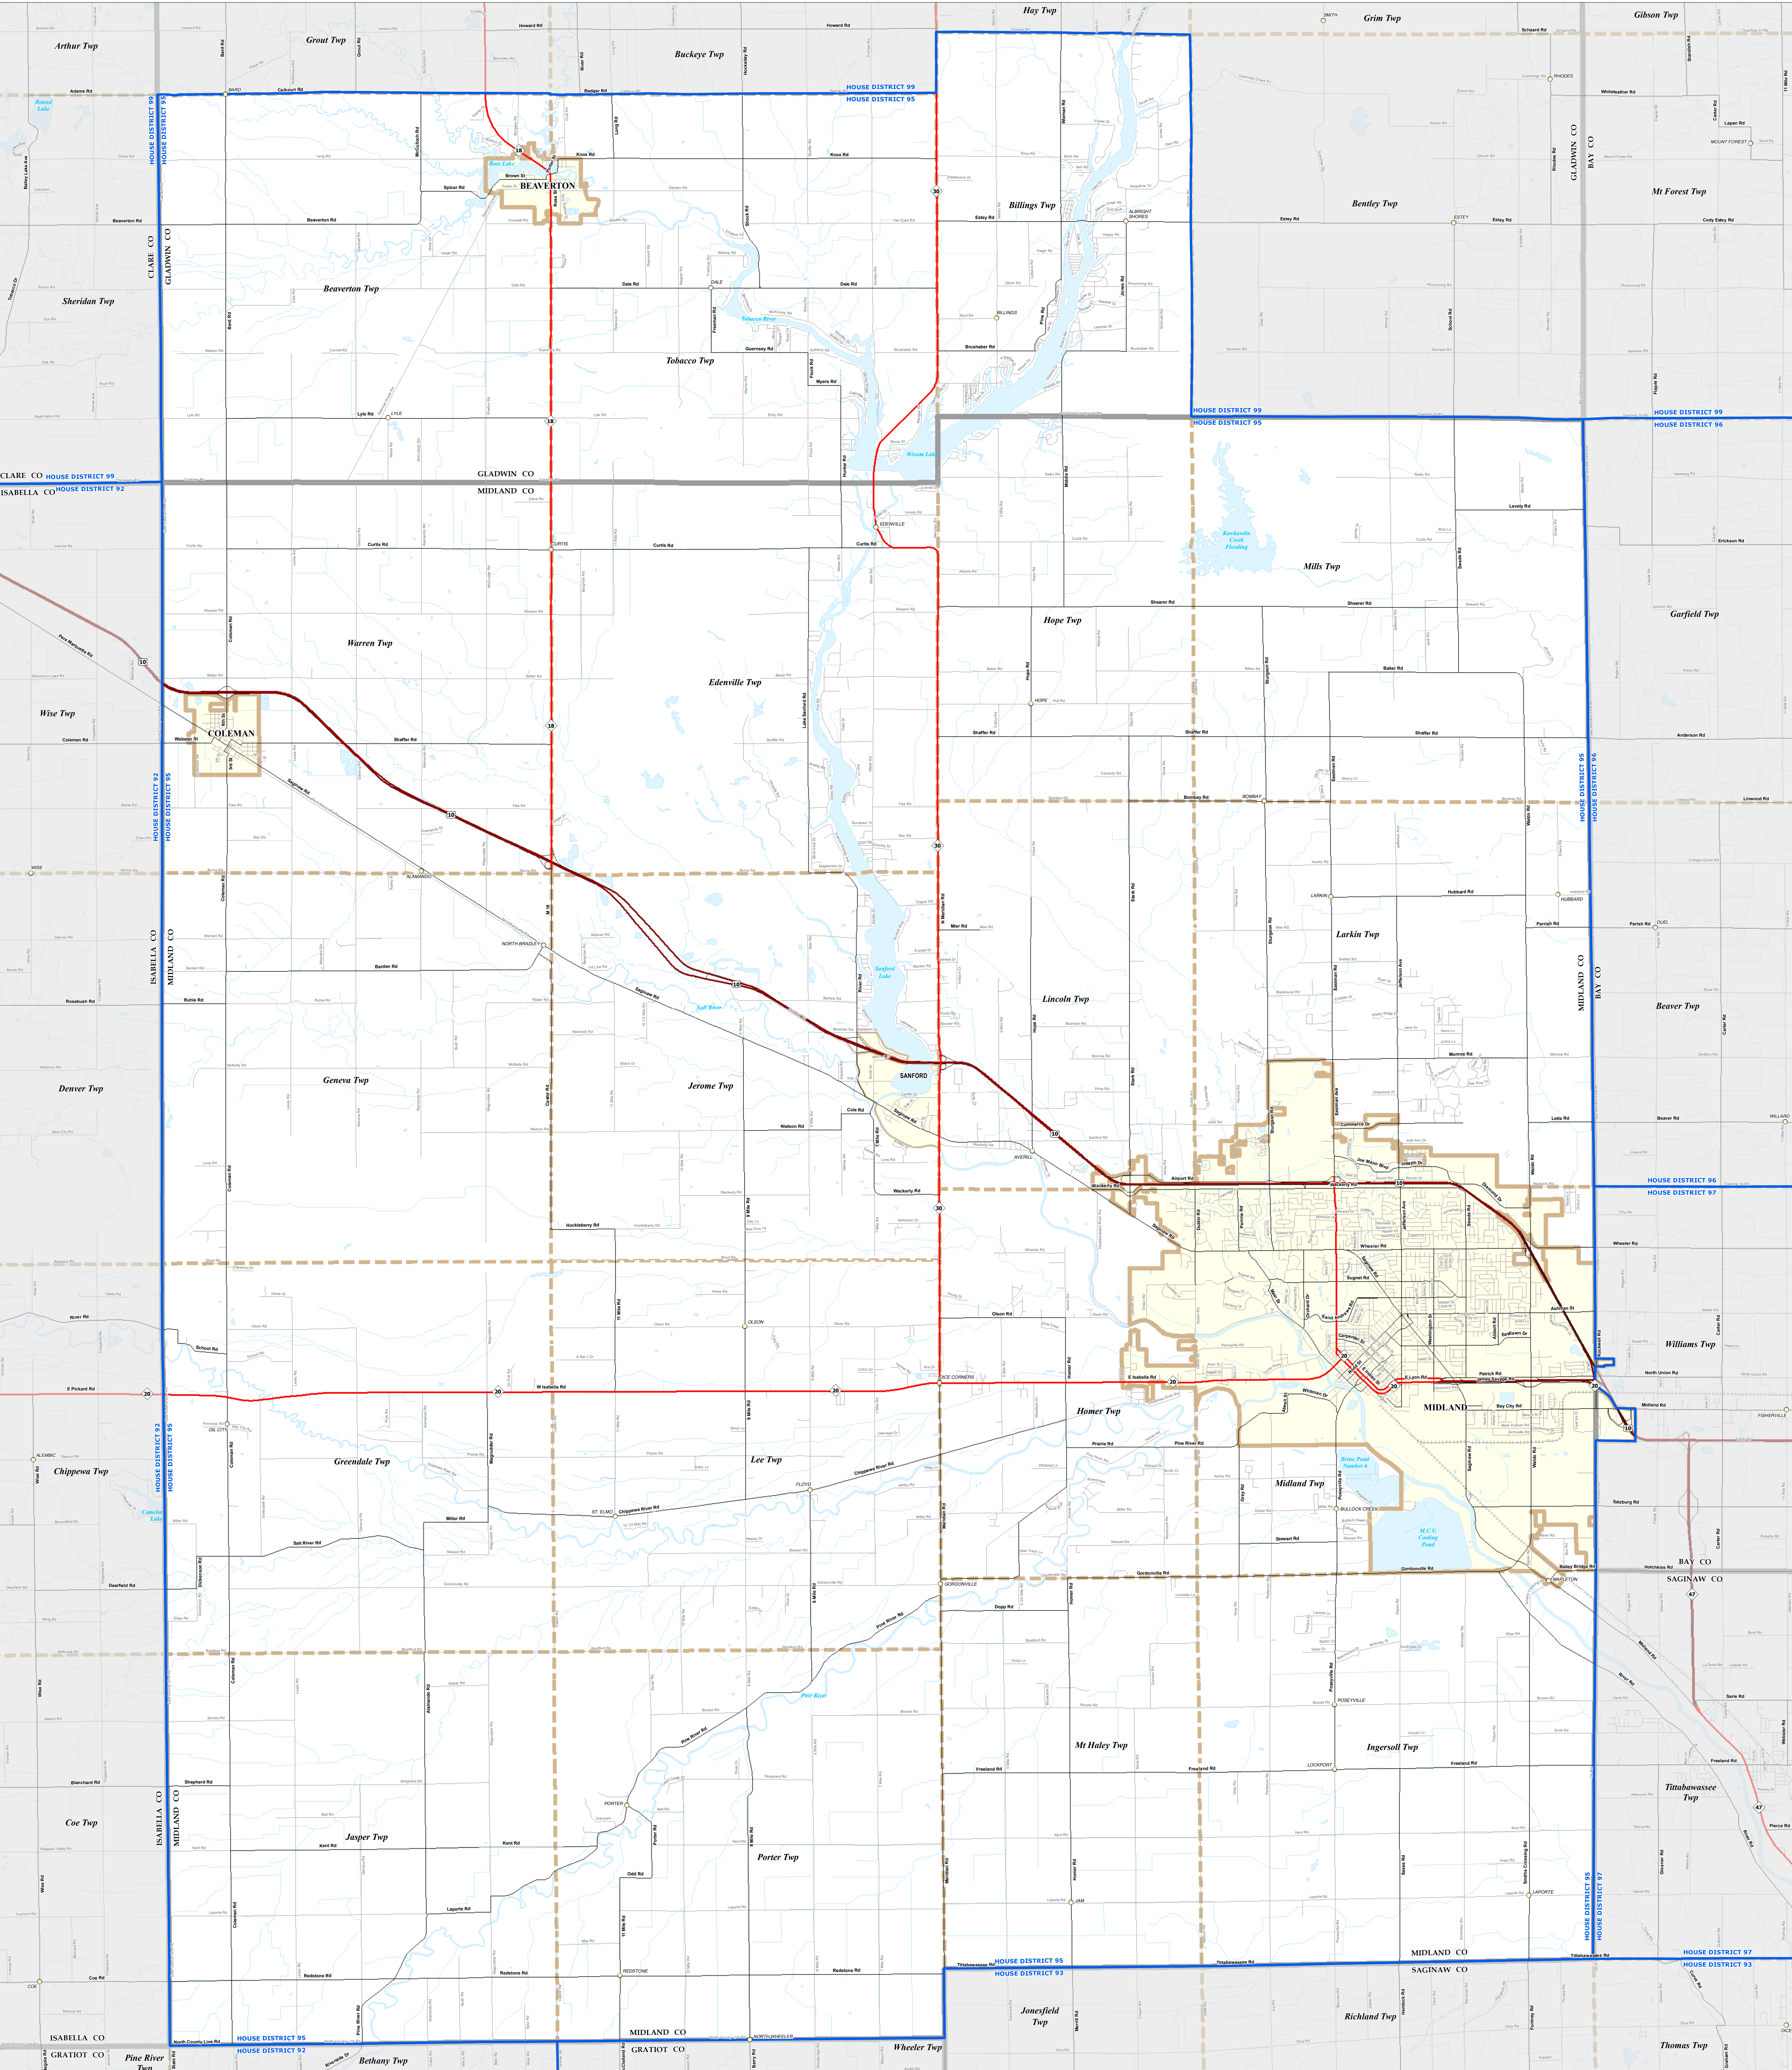

MICHIGAN STATE HOUSE DISTRICT 95

2021 Apportionment Plan

Legend

- House District
- Township
- Freeway
- Railroad
- City
- County
- Highway
- Water Feature
- Village
- State
- Primary Road
- River, Stream, or Drain
- Unincorporated Place
- Local Road